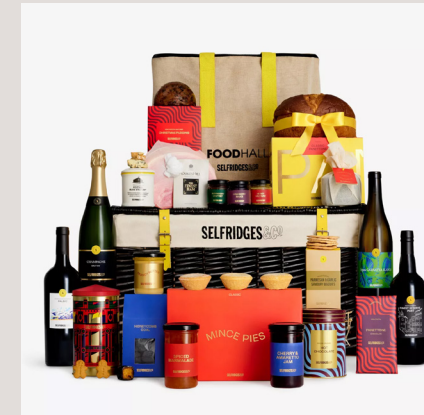

It doesn't even need to be a hamper... we can help you think out the box for unique delivered gifts. Here's just a little inspiration

CLASSIC CHRISTMAS HAMPER

Infuse the Christmas celebrations with a sense of joy and warmth with a classic christmas hamper. Perfect for bringing the family together around the festive table. A selection of sweet and savoury that's sure to add a touch of magic.

FLOWER DELIVERY

Send a thoughtful and festive gesture to your clients this Christmas by ordering door-delivered flowers or plants. Personalise or send in a giftset to create the perfect gift.

BEER GIFT BOXES

Make a lasting impression with curated selections of premium beer. Small boxes of pale ale all the way up to large lager gift sets, there's something for everyone's tastes. Low and no alcohol boxes are also available.

CHRISTMAS EVE HAMPER

A delightful Food and Drink Hamper that is sure to spread the festive cheer. Bursting with an assortment of both sweet and savoury treats, it promises to cater to all tastes and help with your a Christmas Eve spread for the family.